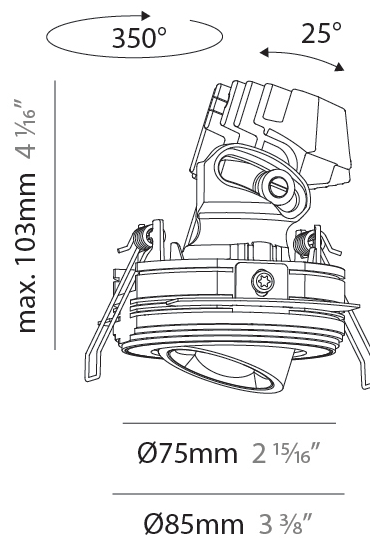

PHYSICAL

Shape: Round
Diameter (mm): 75
Diameter (in): 2 ¹⁵/₁₆
Height (mm): 103
Height (in): 4 ¹/₁₆
Ceiling Thickness (mm): 10 / 12.5 / 15 / 25
Ceiling Thickness (in): 3/8 or 1/2 or 9/16 or 1
Min. Recessing Depth (mm): 115
Min. Recessing Depth (in): 4 ¹/₂
Light Distribution: Direct
Diffuser: Lens Pack - Spread Lens / Linear Spread Lens / Honeycomb Louver
Fixture Finish: SSR / BKV / CWI / CRY / HAB / UFT / ITA / RUA / FTG / MYG / LOD / PUS / FRO / FUP / KIA / POP / BLS / SPG / MEY / GOH / GUM / CHC / COM / ABZ / JAG / OBR / MOS / ROR
Fixture Material: Aluminum Die Cast
Cut-out Measurements: D. 86mm / 3 3/8"

ELECTRICAL

Lamp Type: LED (Zhaga Standard)
Input Wattage (W): 14
Total Output Wattage (W): 12.7
Dimming: Dali Dimming
Driver Included: No
Driver Location: Recessed Housing
Driver Type: Constant Current - Universal (120Vac only for DALI driver)
Driver Class: Class 2
Input Voltage (V): 120 - 277
Constant Current (MA): 700

LED

Number of LEDs: 1
Color Temperature (°K): 2700-6500 Tunable White
Max. Delivered Lumen (lm): 1240
Nominal Lumen (lm): 1460
CRI: >90 CRI
Lamp Life (hrs): 50000
Special LEDs offerings: Tunable White

OPTICAL

Reflector°: 52
Adjustability: Rotational 350° / Tilt 25°

RATINGS AND CERTIFICATIONS

Certified By: Certified for North American Standards
IP rating: IP20