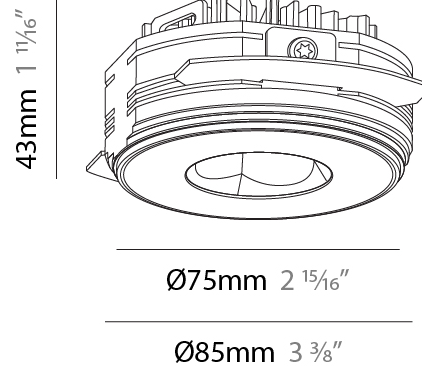

GENERAL

Series: Oiko Pro Round
Subseries: Oiko Pro Round Fixed
Brand: Prolicht
Division: Architectural
Mounting Type: Trimless
Mounting Location: Ceiling
Subcategory: Downlight

PHYSICAL

Shape: Round
Diameter (mm): 75
Diameter (in): 2 15/16
Height (mm): 43
Height (in): 1 11/16
Ceiling Thickness (mm): 10 / 12.5 / 15 / 25
Ceiling Thickness (in): 3/8 or 1/2 or 9/16 or 1
Min. Recessing Depth (mm): 50
Min. Recessing Depth (in): 1 15/16
Light Distribution: Direct
Diffuser: Lens Pack - Spread Lens / Linear Spread Lens / Honeycomb Louver
Fixture Finish: SSR / BKV / CWI / CRY / HAB / UFT / ITA / RUA / FTG / MYG / LOD / PUS / FRO / FUP / KIA / POP / BLS / SPG / MEY / GOH / GUM / CHC / COM / ABZ / JAG / OBR / MOS / ROR
Fixture Material: Aluminum Die Cast
Cut-out Measurements: 86mm / 2 11/16" Diameter

ELECTRICAL

Lamp Type: LED (Zhaga Standard)
Input Wattage (W): 14
Total Output Wattage (W): 12.7
Dimming: Dali Dimming
Driver Included: No
Driver Location: Recessed Housing
Driver Type: Constant Current - Universal (120Vac only for DALI driver)
Driver Class: Class 2
Input Voltage (V): 120 - 277
Constant Current (MA): 700

LED

Color Temperature (°K): 2700-6500 Tunable White
Max. Delivered Lumen (lm): 1381
Nominal Lumen (lm): 1460
CRI: >90 CRI
Lamp Life (hrs): 50000
Special LEDs offerings: Tunable White

OPTICAL

Reflector°: 62
Adjustability: Fixed

RATINGS AND CERTIFICATIONS

Certified By: Certified for North American Standards
IP rating: IP20