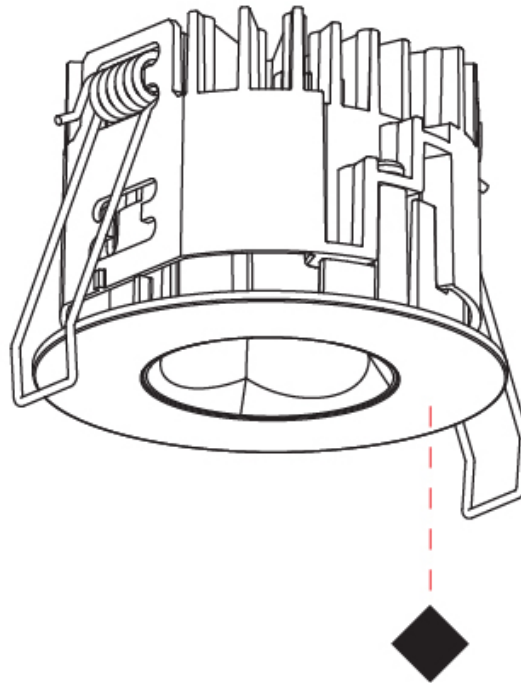

OIKO PRO ROUND FIXED RECESSED

A35868-

PROJECT

TYPE

SPECIFIER

QUANTITY

DATE