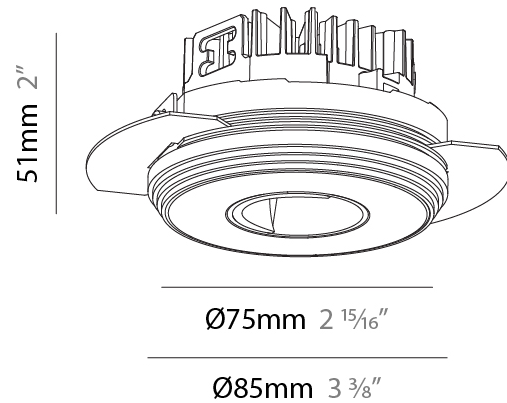

GENERAL

Series: Oiko Pro Round
Subseries: Oiko Pro Round Wallwash
Brand: Prolicht
Division: Architectural
Mounting Type: Trimless
Mounting Location: Ceiling
Subcategory: Wallwash

PHYSICAL

Shape: Round
Diameter (mm): 75
Diameter (in): 2 ¹⁵/₁₆
Height (mm): 51
Height (in): 2
Ceiling Thickness (mm): 1 - 25
Ceiling Thickness (in): 1/16 - 1 3/16
Min. Recessing Depth (mm): 55
Min. Recessing Depth (in): 2 ³/₁₆
Light Distribution: Direct
Fixture Finish: SSR / BKV / CWI / CRY / HAB / UFT / ITA / RUA / FTG / MYG / LOD / PUS / FRO / FUP / KIA / POP / BLS / SPG / MEY / GOH / GUM / CHC / COM / ABZ / JAG / OBR / MOS / ROR
Fixture Material: Aluminum Die Cast
Cut-out Measurements: 86mm / 3 3/8" Diameter

ELECTRICAL

Lamp Type: LED (Zhaga Standard)
Input Wattage (W): 14
Total Output Wattage (W): 12.7
Dimming: Dali Dimming
Driver Included: No
Driver Location: Recessed Housing
Driver Type: Constant Current - Universal (120Vac only for DALI driver)
Driver Class: Class 2
Input Voltage (V): 120 - 277
Constant Current (MA): 700

LED

Color Temperature (°K): 2700-6500 Tunable White
Max. Delivered Lumen (lm): 1040 - 1216
Nominal Lumen (lm): 1242 - 1460
CRI: >93 CRI
Lamp Life (hrs): 50000
Special LEDs offerings: Tunable White

OPTICAL

Adjustability: Fixed

RATINGS AND CERTIFICATIONS

Certified By: Certified for North American Standards
IP rating: IP20