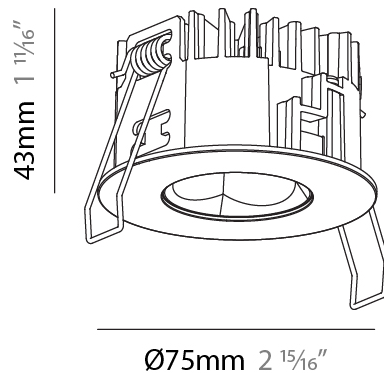

GENERAL

Series: Oiko Pro Round
Subseries: Oiko Pro Round
Brand: Prolicht
Division: Architectural
Mounting Type: Recessed
Mounting Location: Ceiling
Subcategory: Downlight

PHYSICAL

Shape: Round
Diameter (mm): 75
Diameter (in): 2 15/16
Height (mm): 43
Height (in): 1 11/16
Ceiling Thickness (mm): 1 - 25
Ceiling Thickness (in): 1/16 - 1 3/16
Min. Recessing Depth (mm): 50
Min. Recessing Depth (in): 1 15/16
Light Distribution: Direct
Diffuser: Lens Pack - Spread Lens / Linear Spread Lens / Honeycomb Louver
Fixture Finish: SSR / BKV / CWI / CRY / HAB / UFT / ITA / RUA / FTG / MYG / LOD / PUS / FRO / FUP / KIA / POP / BLS / SPG / MEY / GOH / GUM / CHC / COM / ABZ / JAG / OBR / MOS / ROR
Fixture Material: Aluminum Die Cast
Cut-out Measurements: 68mm / 2 11/16" Diameter

ELECTRICAL

Lamp Type: LED (Zhaga Standard)
Input Wattage (W): 14
Total Output Wattage (W): 12.7
Dimming: Dali Dimming
Driver Included: No
Driver Location: Recessed Housing
Driver Type: Constant Current - Universal (120Vac only for DALI driver)
Driver Class: Class 2
Input Voltage (V): 120 - 277
Constant Current (MA): 700

LED

Color Temperature (°K): 2700-6500 Tunable White
Max. Delivered Lumen (lm): 1381
Nominal Lumen (lm): 1460
CRI: >93 CRI
Lamp Life (hrs): 50000
Special LEDs offerings: Tunable White

OPTICAL

Reflector°: 62
Adjustability: Fixed

RATINGS AND CERTIFICATIONS

Certified By: Certified for North American Standards
IP rating: IP20