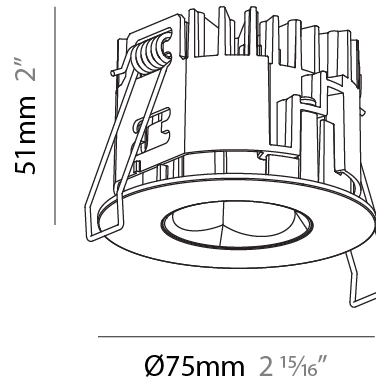

PHYSICAL

Shape: Round
Diameter (mm): 75
Diameter (in): 2 ¹⁵/₁₆
Height (mm): 51
Height (in): 2
Ceiling Thickness (mm): 1 - 25
Ceiling Thickness (in): 1/16 - 1 3/16
Min. Recessing Depth (mm): 55
Min. Recessing Depth (in): 2 ³/₁₆
Light Distribution: Direct
Diffuser: Lens Pack - Spread Lens / Linear Spread Lens / Honeycomb Louver
Fixture Finish: SSR / BKV / CWI / CRY / HAB / UFT / ITA / RUA / FTG / MYG / LOD / PUS / FRO / FUP / KIA / POP / BLS / SPG / MEY / GOH / GUM / CHC / COM / ABZ / JAG / OBR / MOS / ROR
Fixture Material: Aluminum Die Cast
Cut-out Measurements: 68mm / 2 11/16" Diameter

ELECTRICAL

Lamp Type: LED (Zhaga Standard)
Input Wattage (W): 15
Total Output Wattage (W): 13.6
Dimming: Tri-Mode (Non-Dimming and Phase Dimming (120Vac only) and 0-10V Dimming)
Driver Included: No
Driver Location: Recessed Housing
Driver Type: Constant Current - Universal
Driver Class: Class 2
Input Voltage (V): 120 - 277
Constant Current (MA): 350

LED

Color Temperature (°K): 2700 / 3000 / 3500 / 4000
Max. Delivered Lumen (lm): 1375 / 1462 / 1531 / 1545
Nominal Lumen (lm): 1566 / 1665 / 1743 / 1759
CRI: >90 CRI
Lamp Life (hrs): 50000
Special LEDs offerings: Tunable White

OPTICAL

Reflector°: 50
Adjustability: Fixed

RATINGS AND CERTIFICATIONS

Certified By: Certified for North American Standards
IP rating: IP20