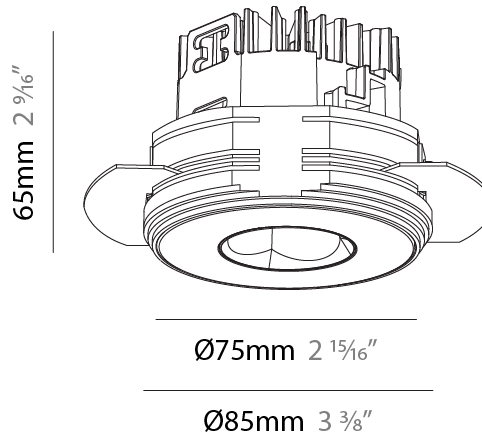

GENERAL

Series: Oiko Pro Round
Subseries: Oiko Pro Round Fixed
Brand: Prolicht
Division: Architectural
Mounting Type: Trimless
Mounting Location: Ceiling
Subcategory: Downlight

PHYSICAL

Shape: Round
Diameter (mm): 75
Diameter (in): 2 15/16
Height (mm): 65
Height (in): 2 9/16
Ceiling Thickness (mm): 10 / 12.5 / 15 / 25
Ceiling Thickness (in): 3/8 or 1/2 or 9/16 or 1
Min. Recessing Depth (mm): 70
Min. Recessing Depth (in): 2 3/4
Light Distribution: Direct
Diffuser: Lens Pack - Spread Lens / Linear Spread Lens / Honeycomb Louver
Fixture Finish: SSR / BKV / CWI / CRY / HAB / UFT / ITA / RUA / FTG / MYG / LOD / PUS / FRO / FUP / KIA / POP / BLS / SPG / MEY / GOH / GUM / CHC / COM / ABZ / JAG / OBR / MOS / ROR
Fixture Material: Aluminum Die Cast
Cut-out Measurements: 86mm / 2 11/16" Diameter

ELECTRICAL

Lamp Type: LED (Zhaga Standard)
Input Wattage (W): 14
Total Output Wattage (W): 12.7
Dimming: Dali Dimming
Driver Included: No
Driver Location: Recessed Housing
Driver Type: Constant Current - Universal (120Vac only for DALI driver)
Driver Class: Class 2
Input Voltage (V): 120 - 277
Constant Current (MA): 700

LED

Color Temperature (°K): 2700-6500 Tunable White
Max. Delivered Lumen (lm): 1129
Nominal Lumen (lm): 1460
CRI: >90 CRI
Lamp Life (hrs): 50000
Special LEDs offerings: Tunable White

OPTICAL

Reflector°: 36
Adjustability: Fixed

RATINGS AND CERTIFICATIONS

Certified By: Certified for North American Standards
IP rating: IP20