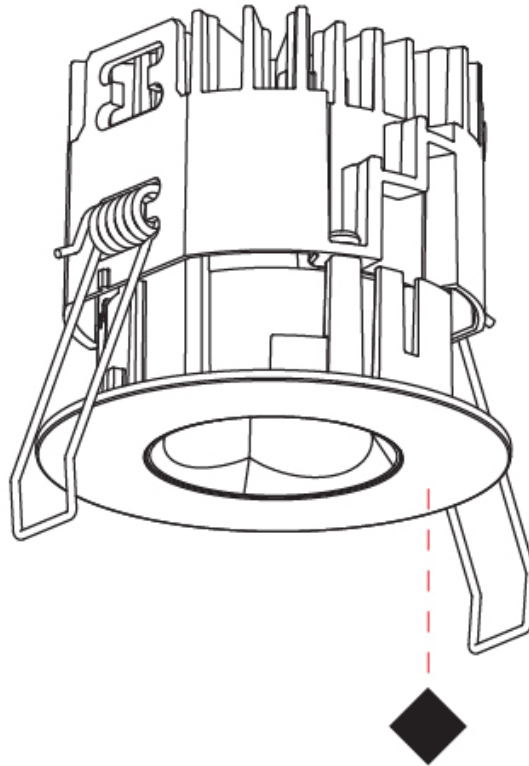

OIKO PRO ROUND FIXED RECESSED

A35871-

PROJECT _____

TYPE _____

SPECIFIER _____

QUANTITY _____

DATE _____