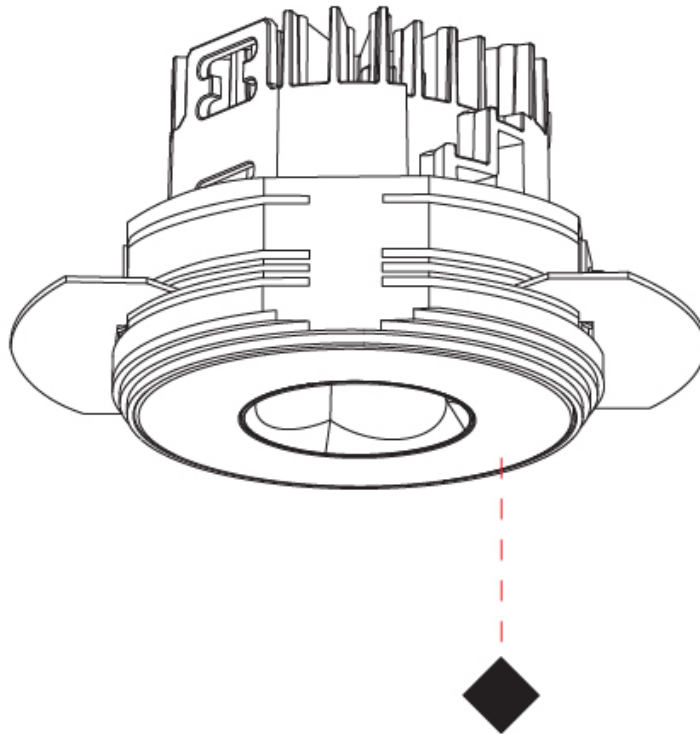

OIKO PRO ROUND FIXED TRIMLESS

A35881-

PROJECT

TYPE

SPECIFIER

QUANTITY

DATE